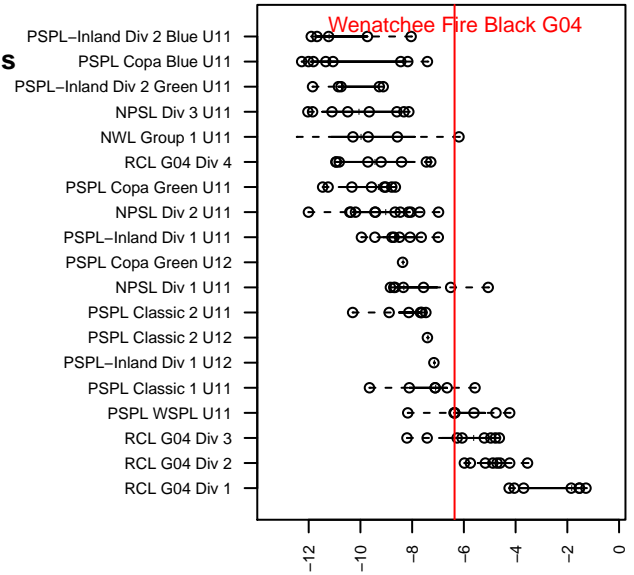

# Wenatchee Fire Black G04

Wenatchee Fire FC  
 Wenatchee, WA  
 G04 total strength=487  
 attack=0.41 defense=0.28  
 fall league = PSPL WSPL U11  
 spr league = Spr PSPL Classic 1 U11  
 notes= Cosina-Hughes 2015

alt names used:  
 Wenatchee FC G04 Black – Cosina/Hughes  
 Wenatchee Fire FC G04 Cosina-Hughes  
 Wenatchee FC G04 Black – Cosina/Hughes  
 WENATCHEE FIRE FC G04 (WA)

Venues played:  
 2015 Crossfire Select GU11 Gold  
 2015 PSPL WSPL U11  
 2015 Spr PSPL Classic 1 U11  
 2015 WA Cup GU11 Gold/Silver U11

**Wenatchee Fire Black G04**  
 Dots are actual minus expected GF (blue circles) and GA (red triangles).  
 Blue line is smoothed change in attack strength. Red is smoothed change in defense strength.

**attack and defense variance (black dot)  
relative to other teams  
and top 10 in region**

**attack and defense rating  
relative to others at age  
and all opponents in last 13 months**

**Performance relative to 13 month average**